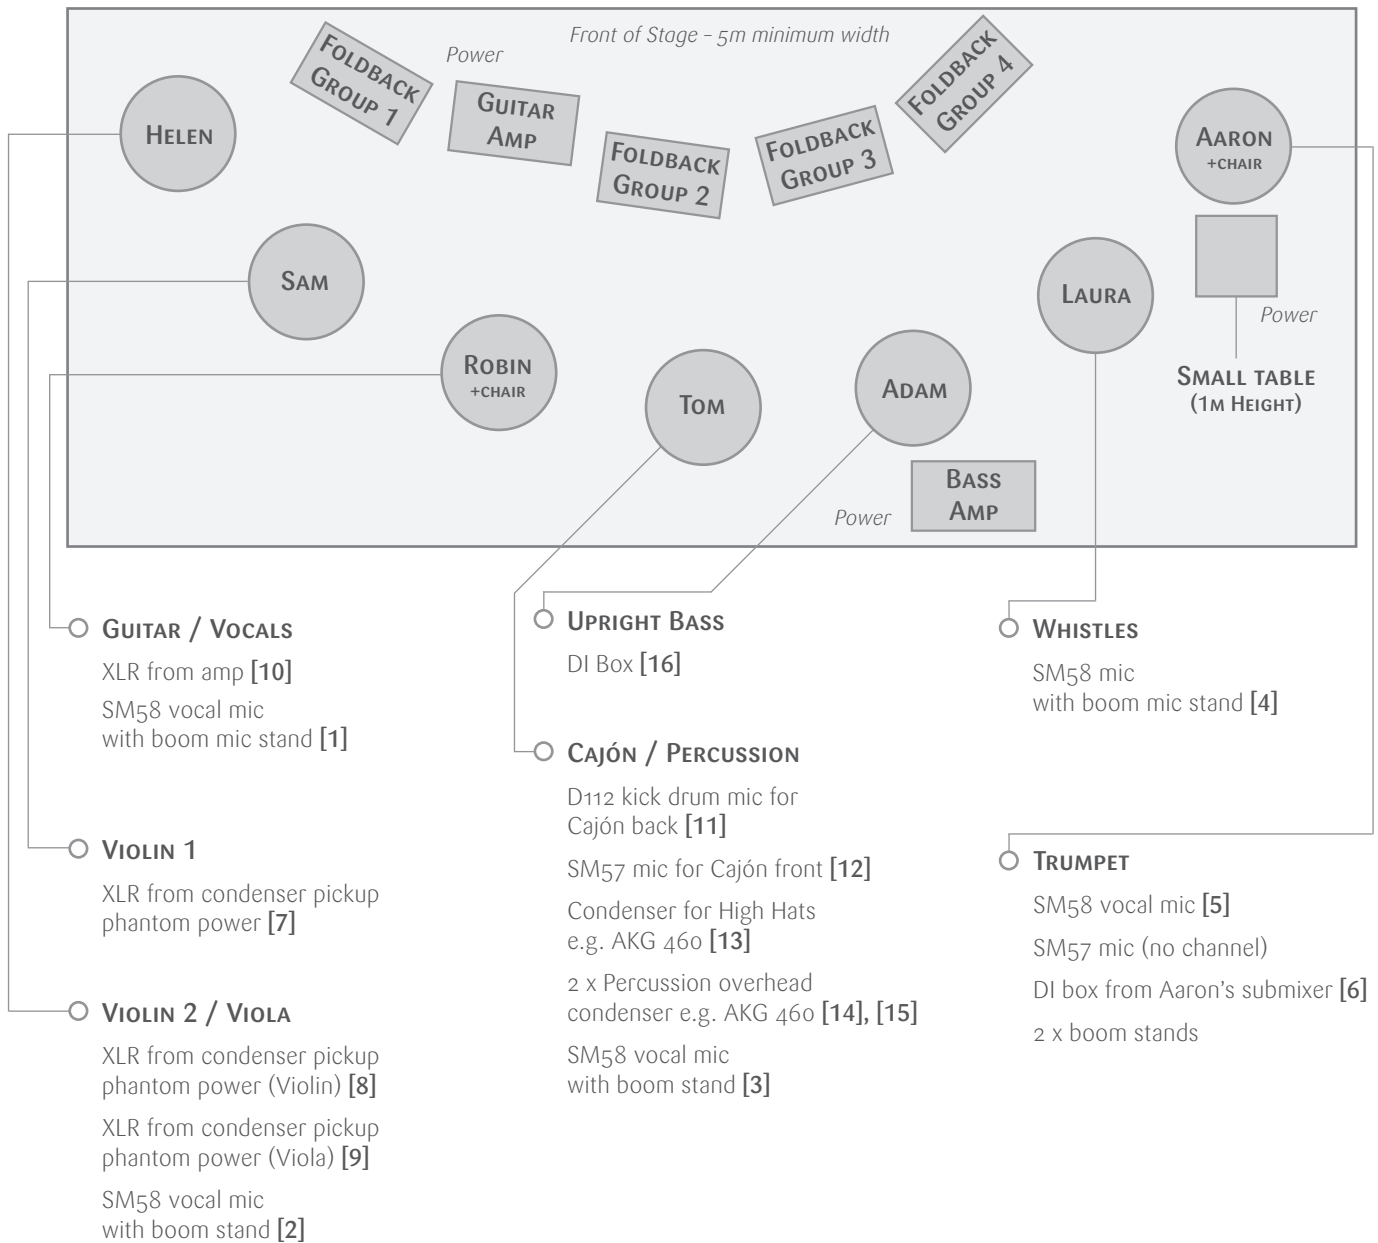

THE OLD DANCE SCHOOL Technical

CHANNEL LIST

- | | |
|---------------------------------------|------------------------|
| [1] Lead vocal mic (Robin) | [11] Cajón back (Tom) |
| [2] Violin 2 vocal mic (Helen) | [12] Cajón front (Tom) |
| [3] Percussion vocal mic (Tom) | [13] High Hats (Tom) |
| [4] Whistle/vocal (Laura) | [14] Overhead R (Tom) |
| [5] Trumpet mic (Aaron) | [15] Overhead L (Tom) |
| [6] Trumpet DI loops/wet send (Aaron) | [16] Bass DI |
| [7] Violin 1 (Samantha) | |
| [8] Violin 2 (Helen) | |
| [9] Viola (Helen) | |
| [10] Guitar Amp (Robin) | |