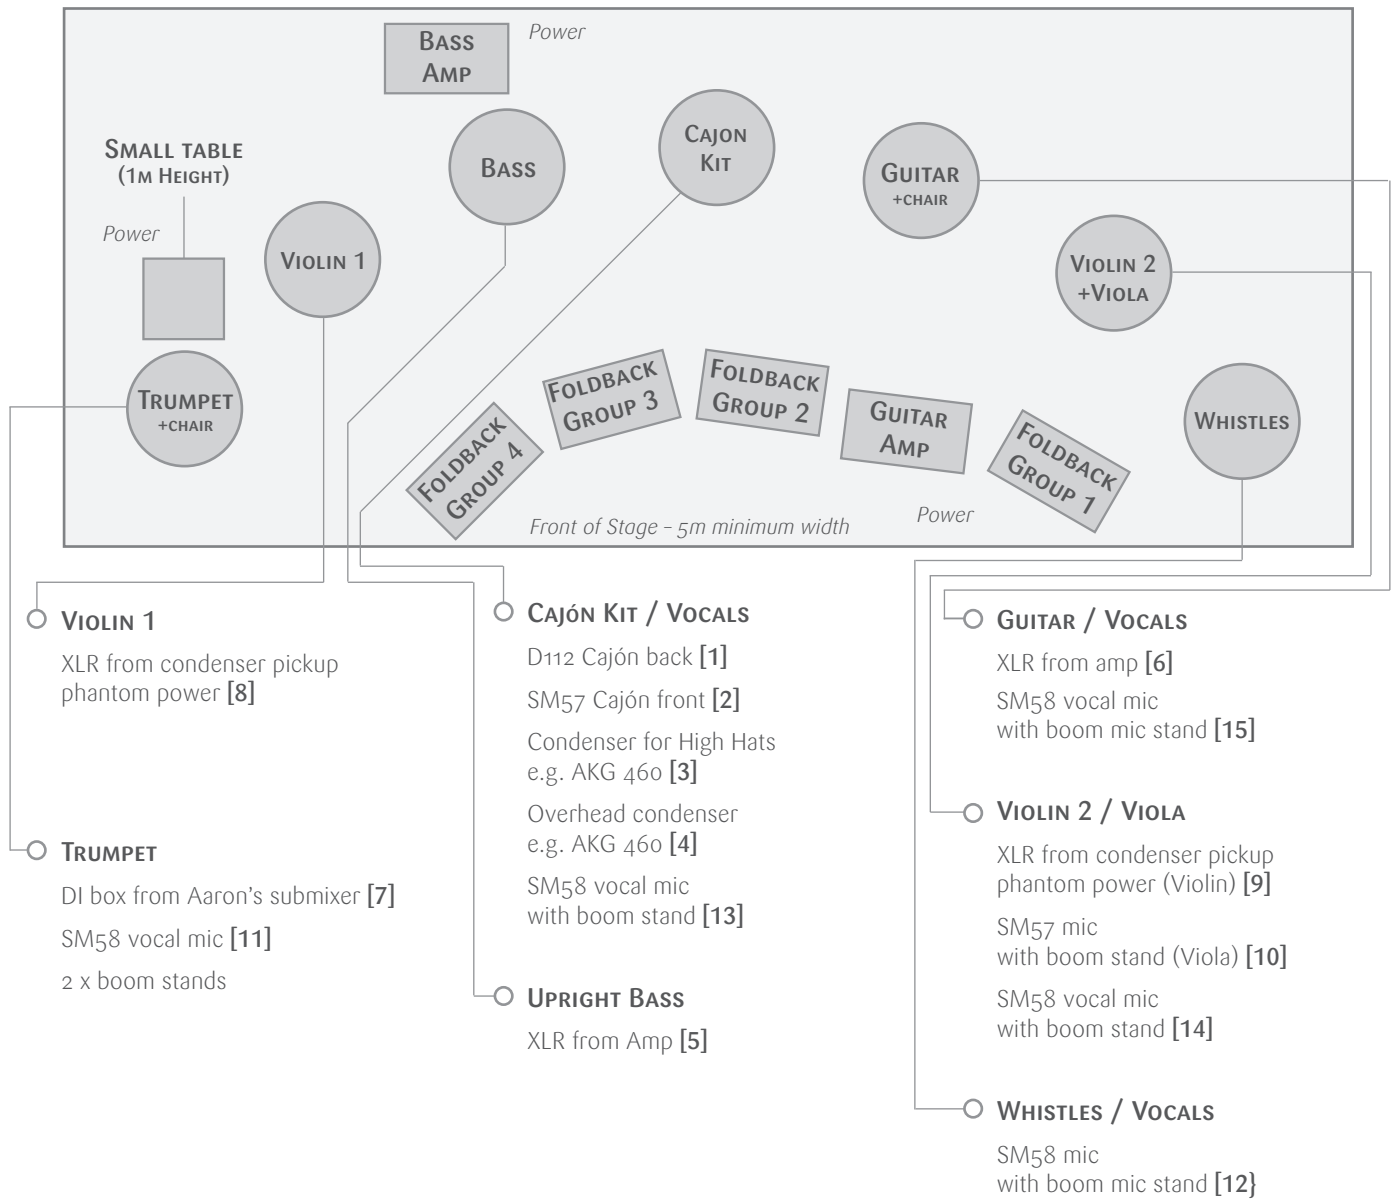

THE OLD DANCE SCHOOL Technical

CHANNEL LIST

- | | |
|--|--------------------------------|
| [1] D112 Cajón back (Tom) | [11] SM58 Vox (Aaron) |
| [2] SM57 Cajón front (Tom) | [12] SM58 Vox/Whistles (Laura) |
| [3] AKG460 High hats (Tom) | [13] SM58 Vox (Tom) |
| [4] AKG460 Overhead (Tom) | [14] SM58 Vox (Helen) |
| [5] XLR Bass Amp (Adam) | [15] SM58 Lead Vox (Robin) |
| [6] XLR Guitar Amp (Robin) | |
| [7] DI + SM57 Trumpet via submix (Aaron) | |
| [8] XLR Violin 1 (Samantha) | |
| [9] XLR Violin 2 (Helen) | |
| [10] SM57 Viola (Helen) | |