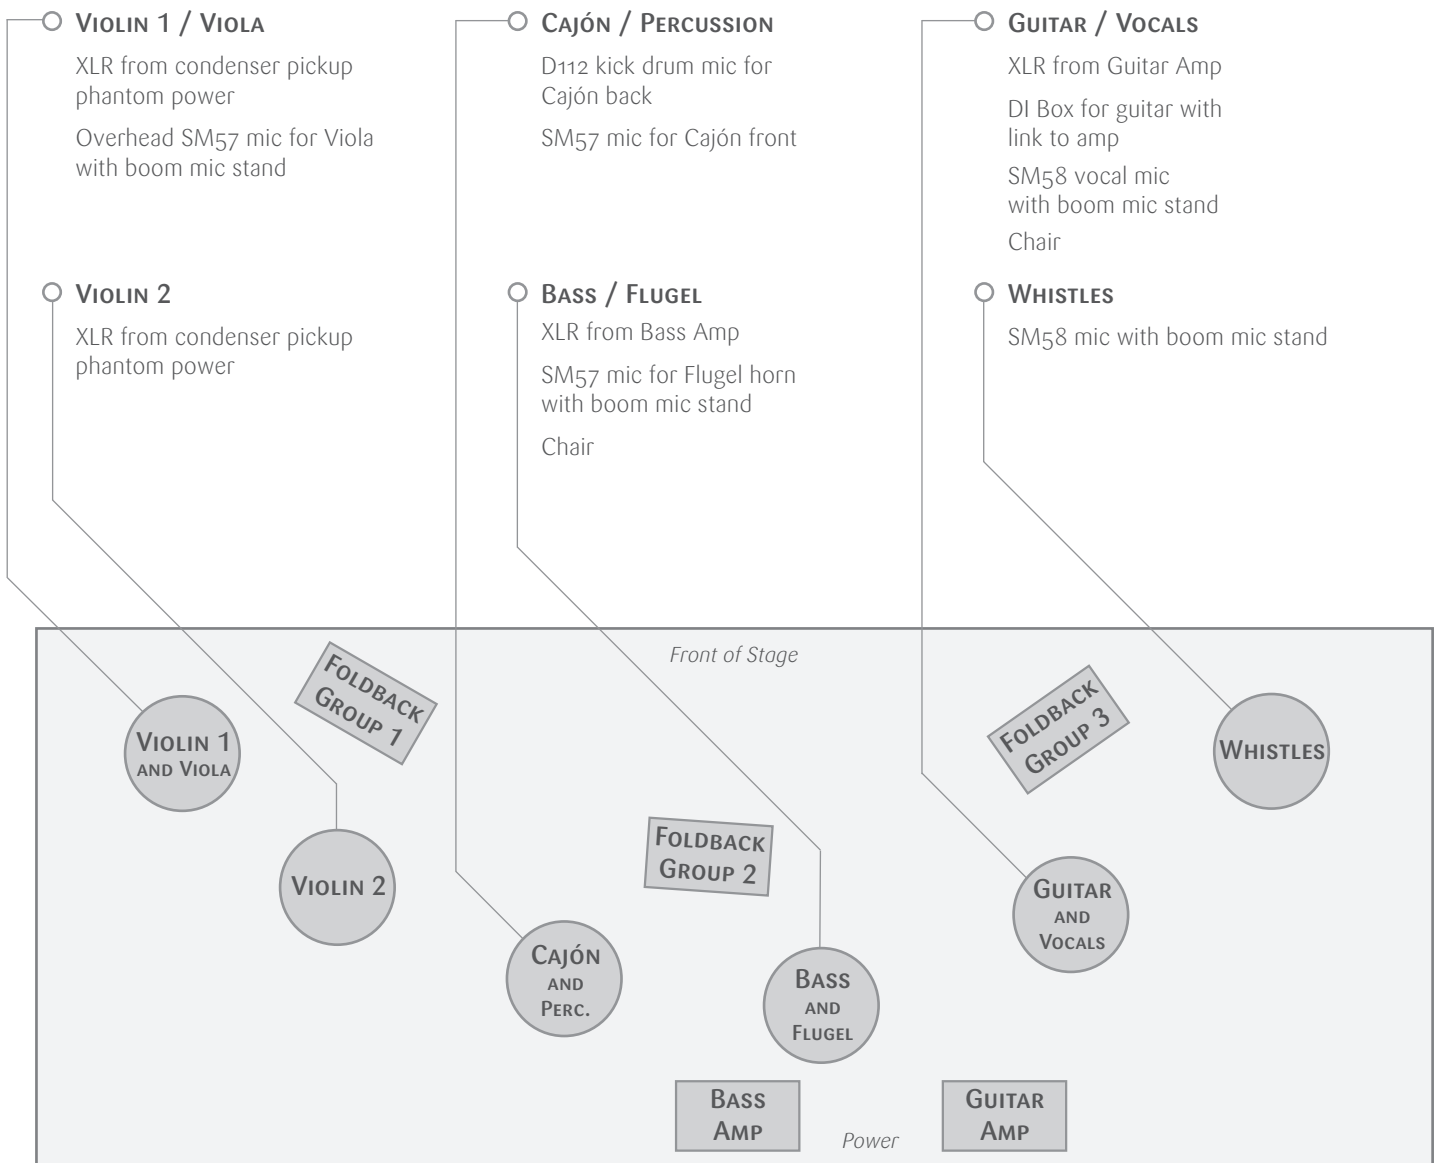

THE OLD DANCE SCHOOL Technical

TECHNICAL RIDER

4 x SM57 Dynamic Microphones
2 x SM58 Dynamic Microphones
1 x D112 Kick Drum Mic (or similar)
1 x DI Box with thru link
5 x Boom Mic Stands,
10 x XLR leads
2 x Armless Chairs
5 x 240v Power Sockets
Fiddle pickups require PHANTOM POWER from desk.